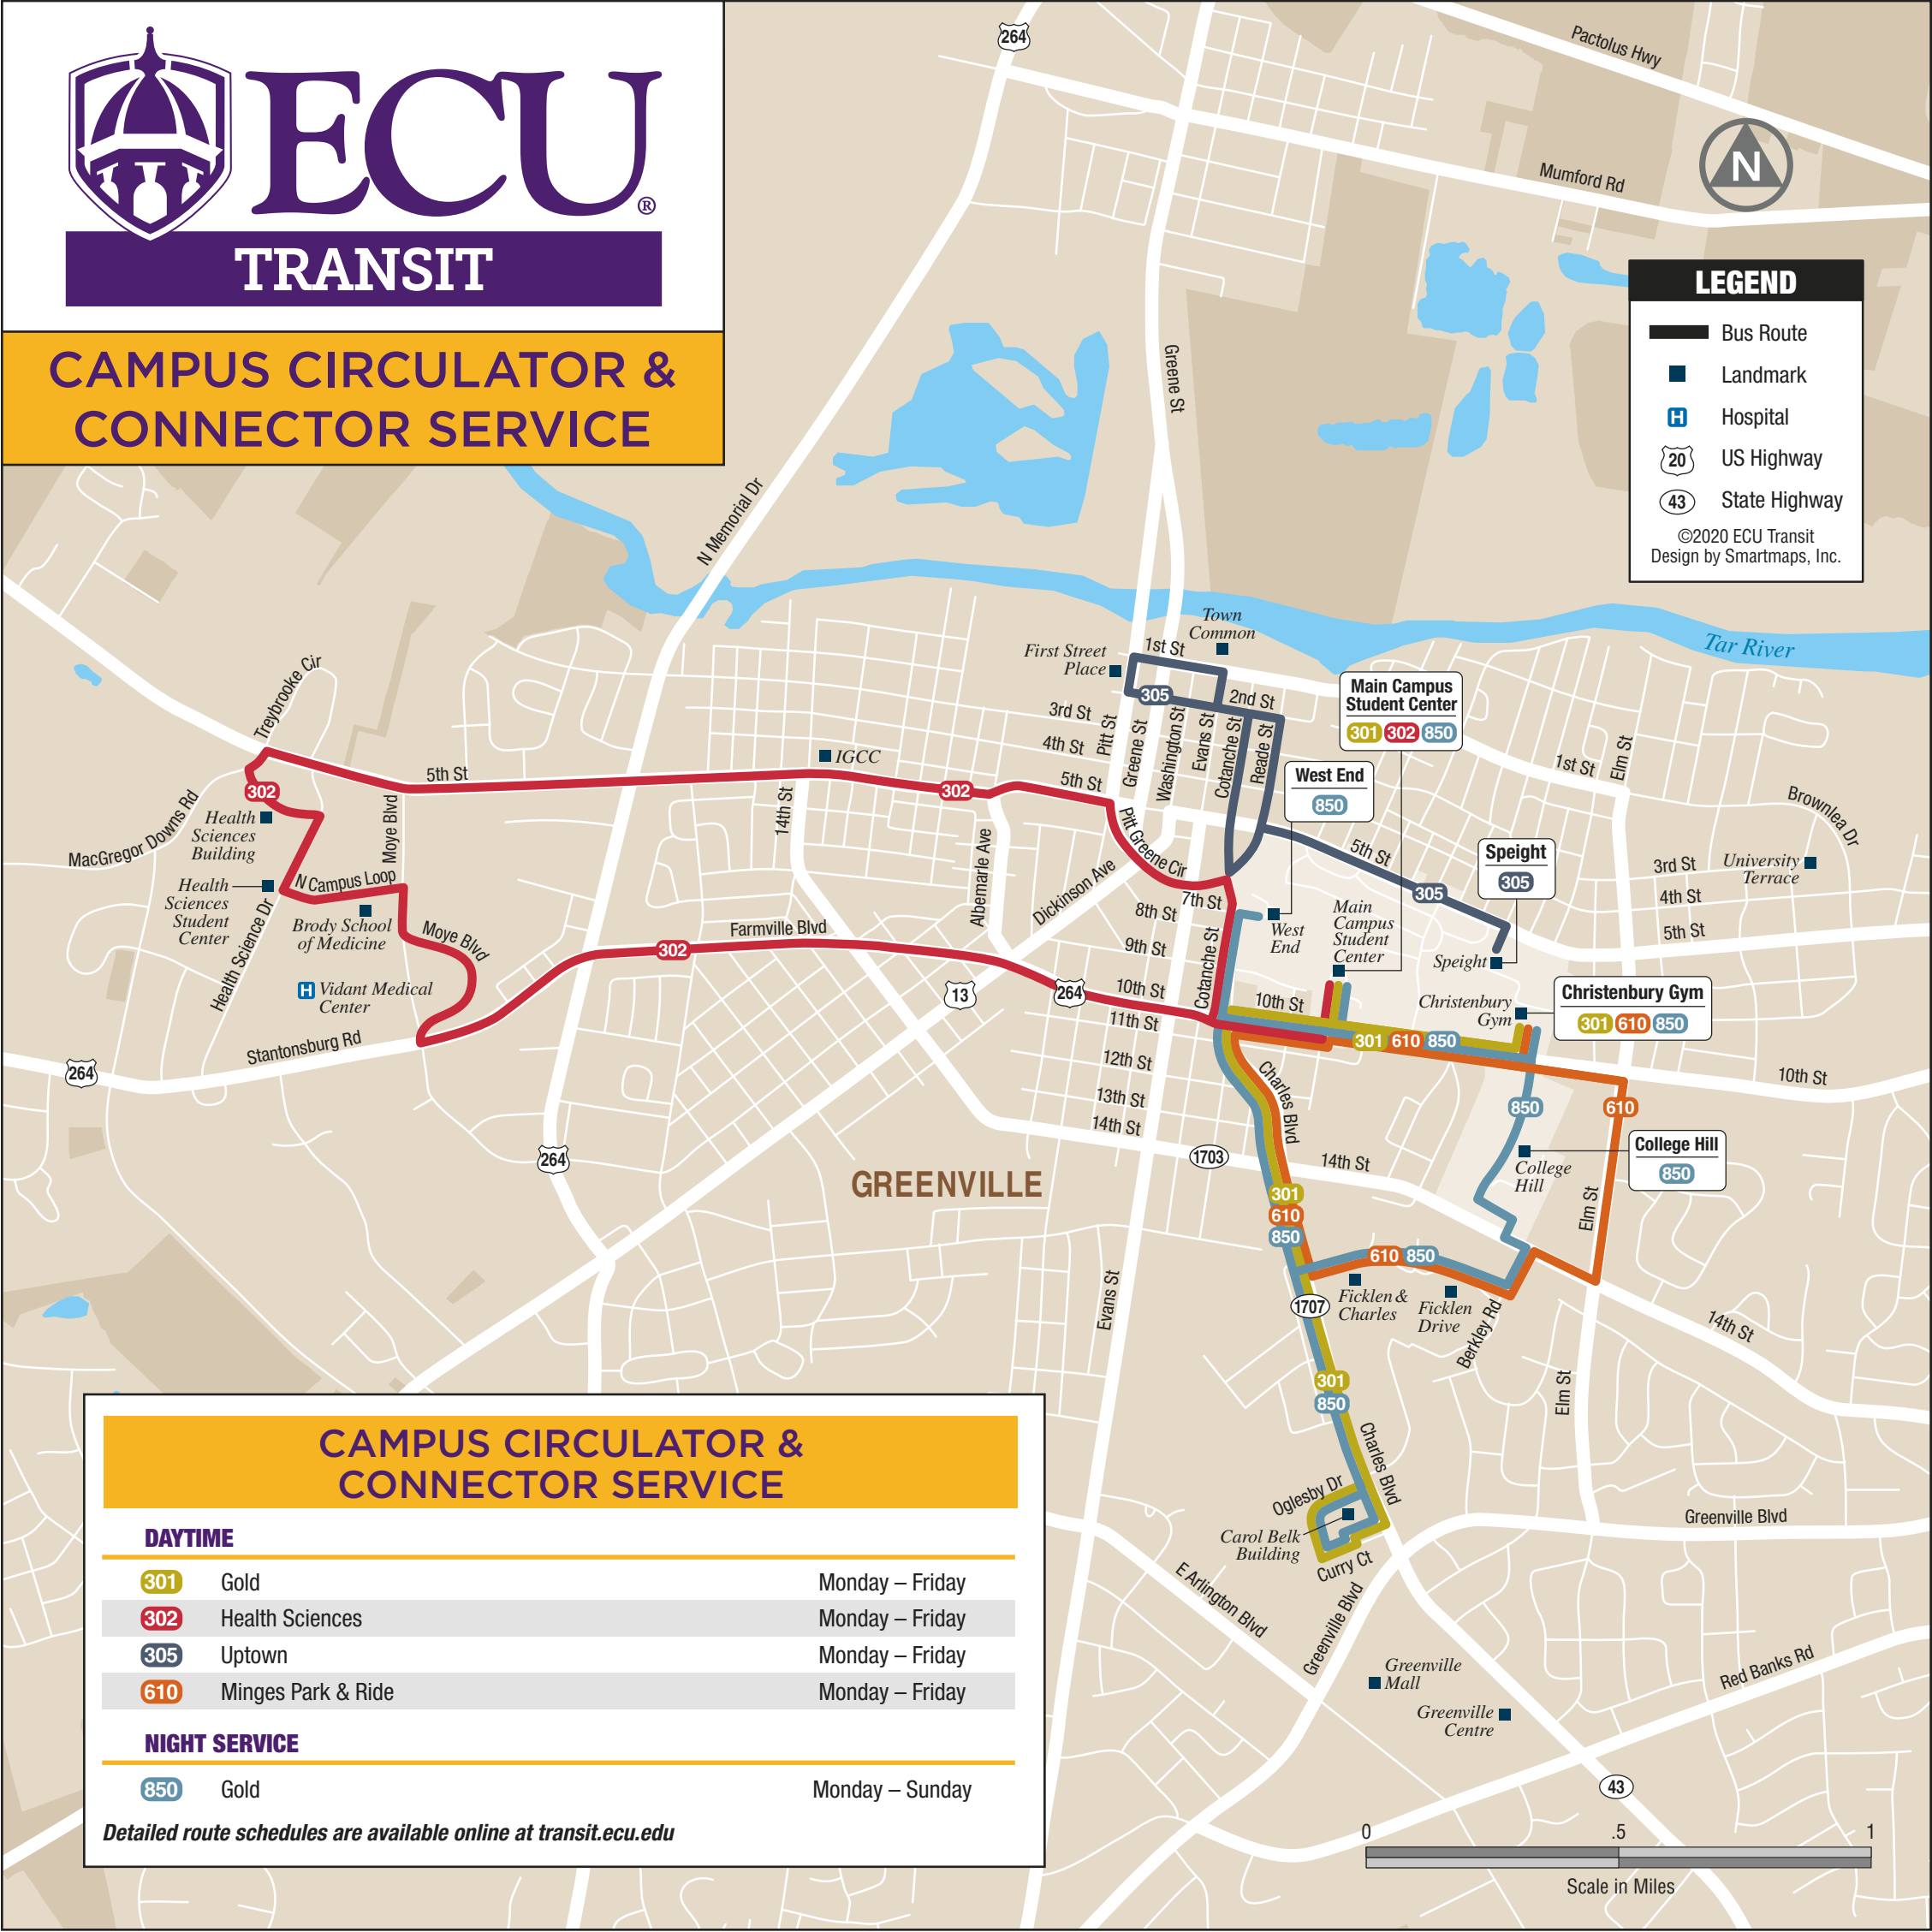

ECU

TRANSIT

CAMPUS CIRCULATOR & CONNECTOR SERVICE

LEGEND

- Bus Route
- Landmark
- Hospital
- US Highway
- State Highway

©2020 ECU Transit
Design by Smartmaps, Inc.

CAMPUS CIRCULATOR & CONNECTOR SERVICE

DAYTIME

301 Gold	Monday – Friday
302 Health Sciences	Monday – Friday
305 Uptown	Monday – Friday
610 Minges Park & Ride	Monday – Friday

NIGHT SERVICE

850 Gold	Monday – Sunday
-----------------	-----------------

Detailed route schedules are available online at transit.ecu.edu