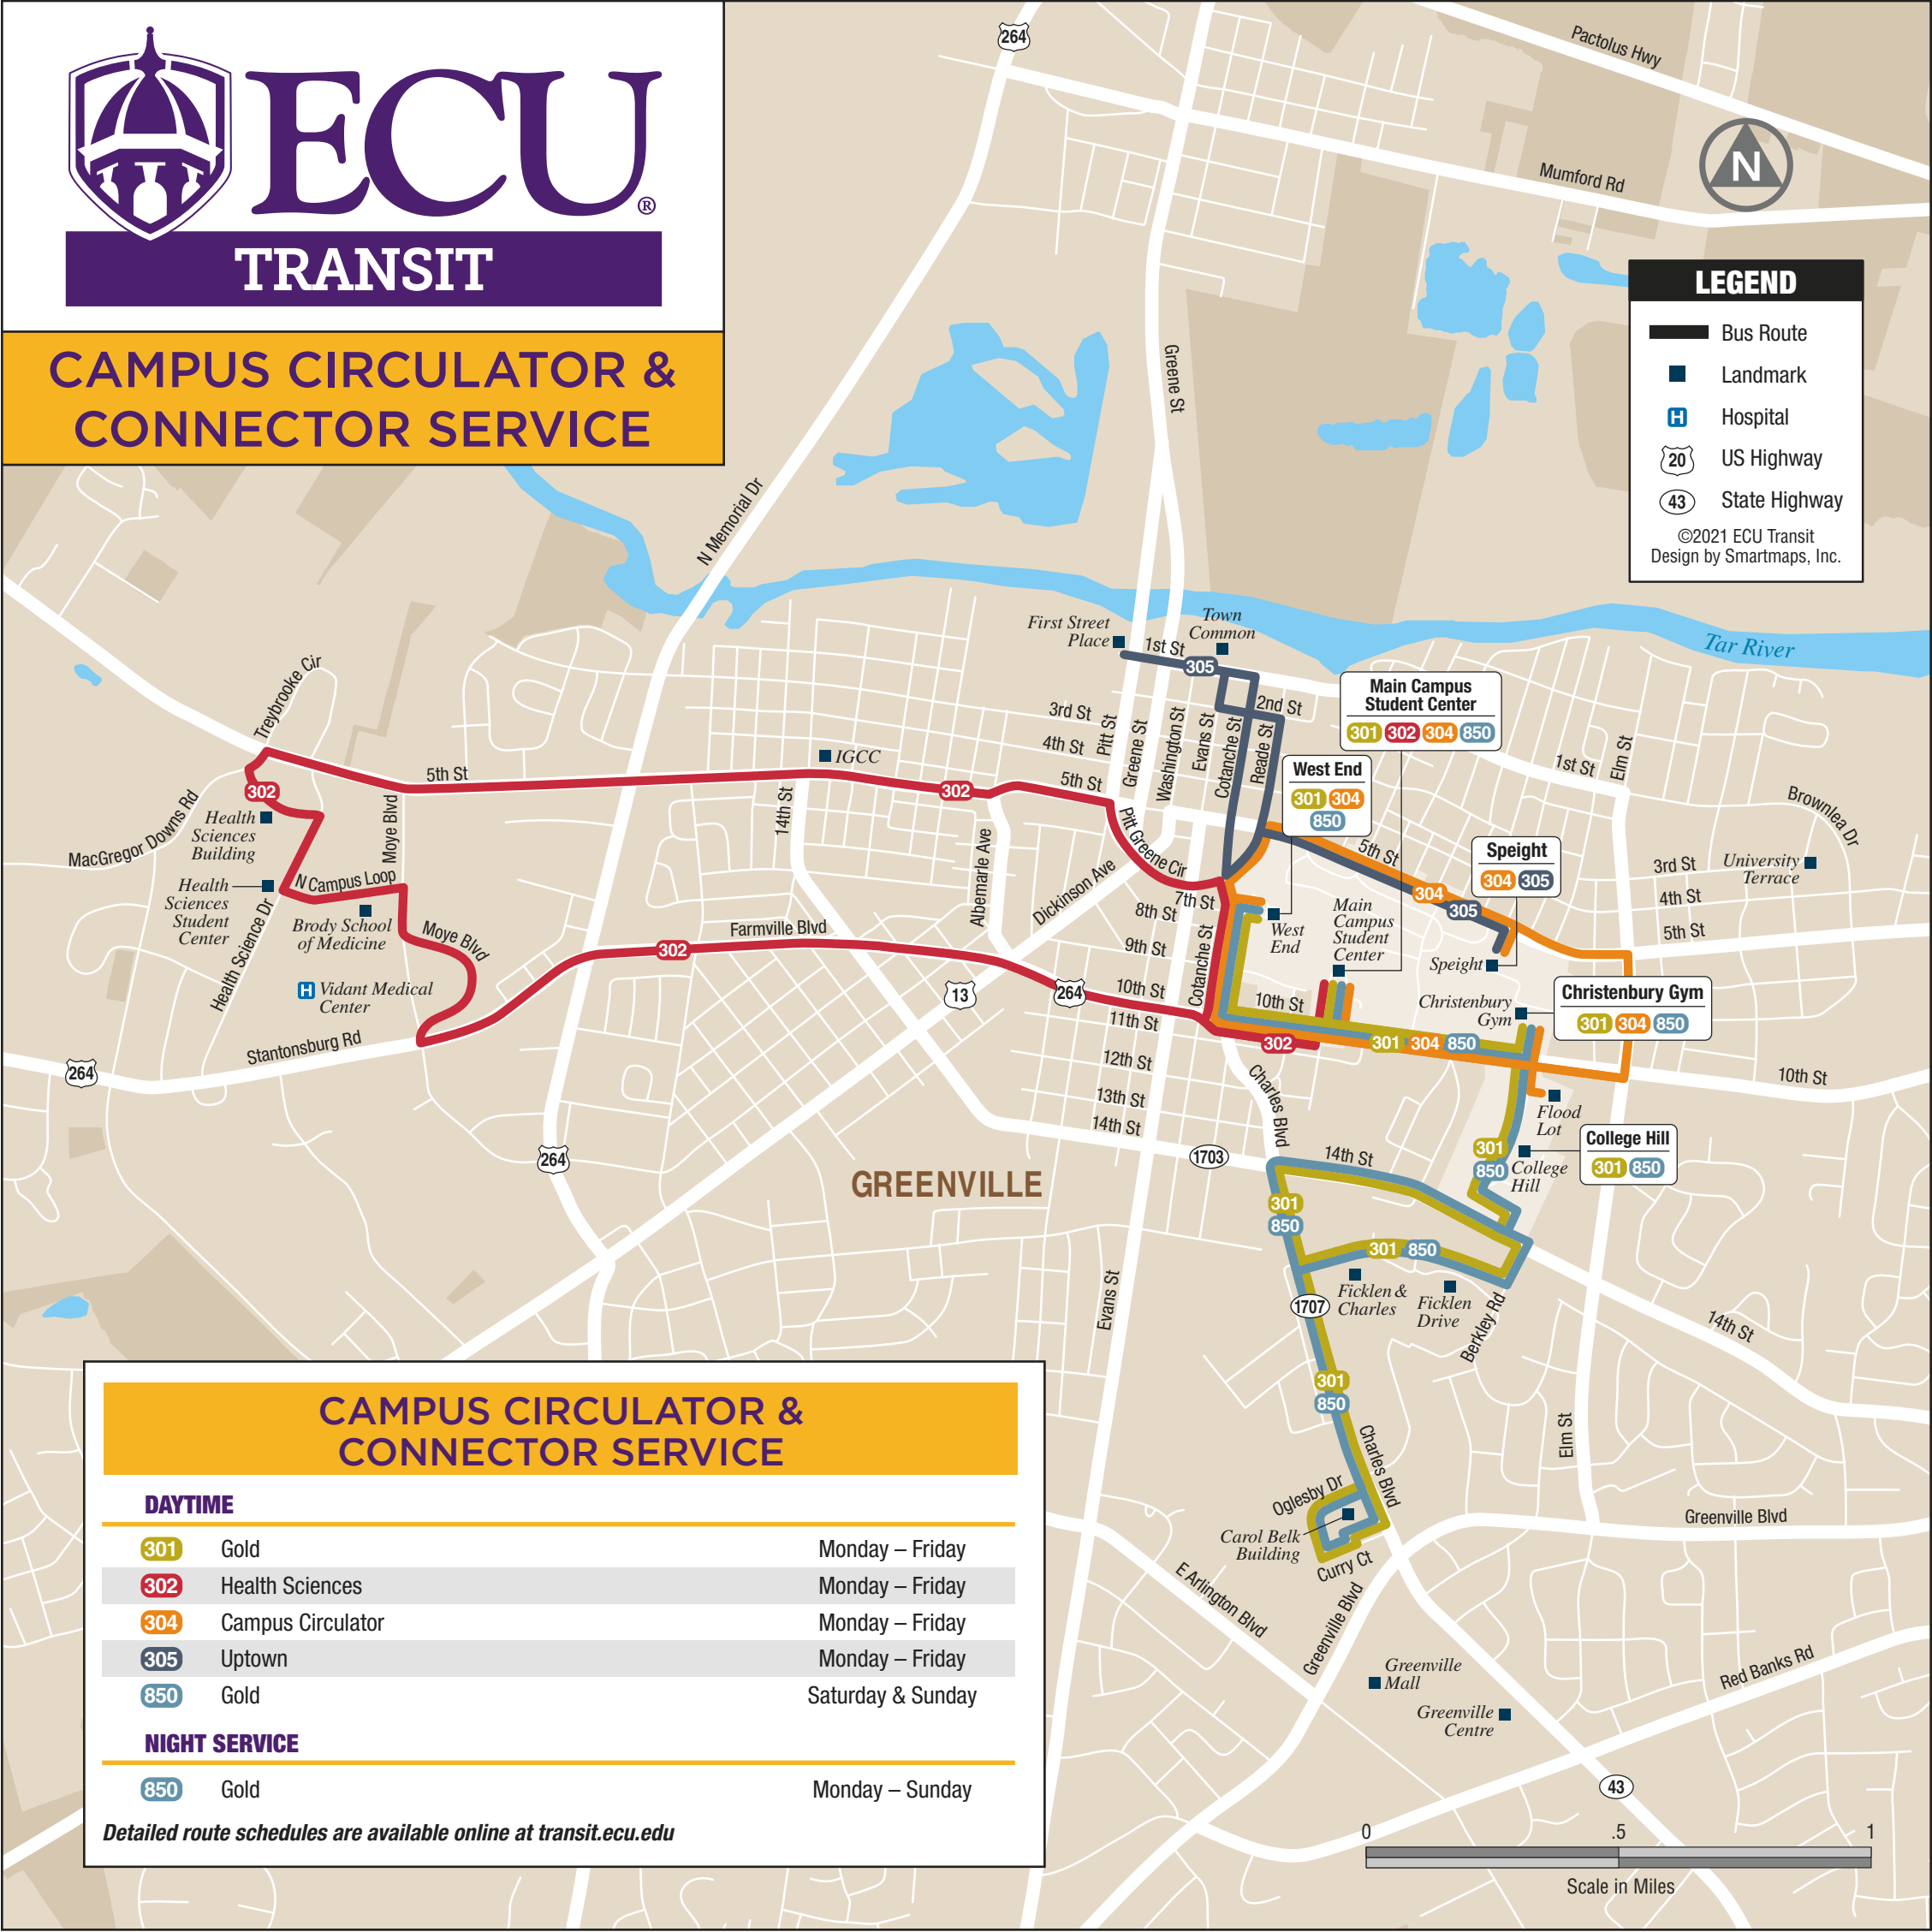

ECU

TRANSIT

CAMPUS CIRCULATOR & CONNECTOR SERVICE

LEGEND

- Bus Route
- Landmark
- Hospital
- US Highway
- State Highway

©2021 ECU Transit
Design by Smartmaps, Inc.

CAMPUS CIRCULATOR & CONNECTOR SERVICE

DAYTIME

301	Gold	Monday – Friday
302	Health Sciences	Monday – Friday
304	Campus Circulator	Monday – Friday
305	Uptown	Monday – Friday
850	Gold	Saturday & Sunday

NIGHT SERVICE

850	Gold	Monday – Sunday
------------	------	-----------------

Detailed route schedules are available online at transit.ecu.edu