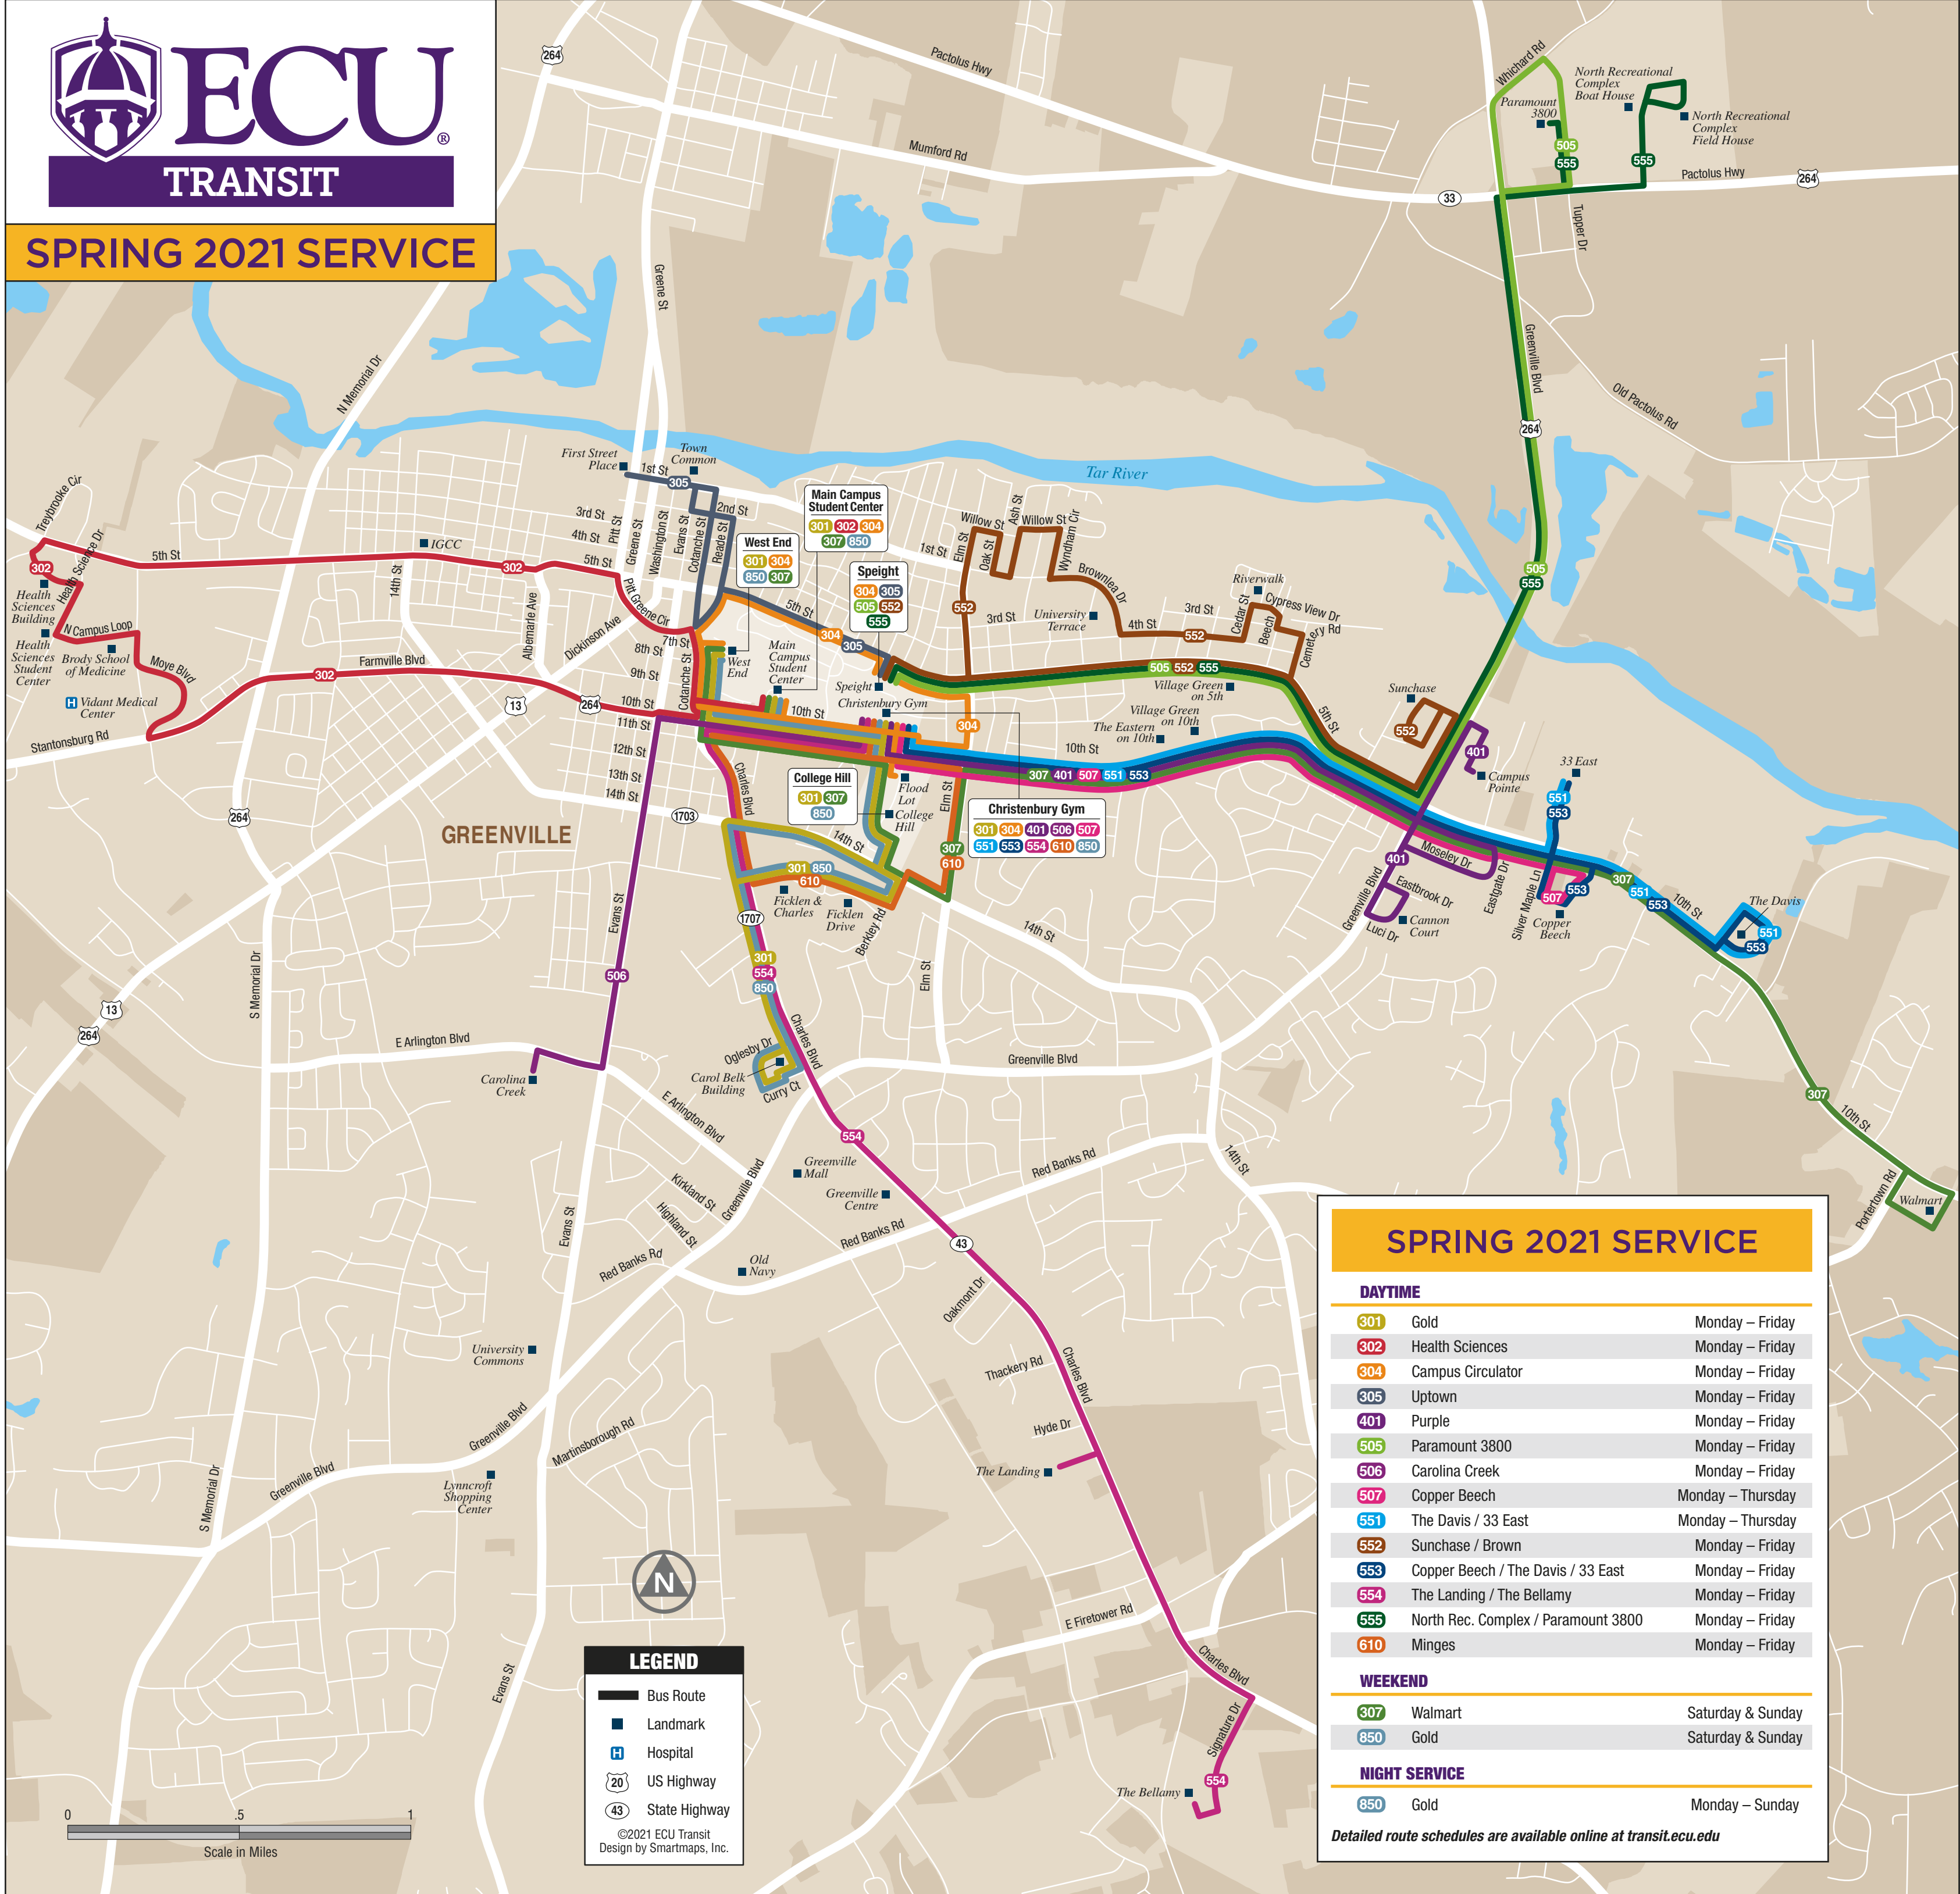

SPRING 2021 SERVICE

SPRING 2021 SERVICE

DAYTIME

301	Gold	Monday – Friday
302	Health Sciences	Monday – Friday
304	Campus Circulator	Monday – Friday
305	Uptown	Monday – Friday
401	Purple	Monday – Friday
505	Paramount 3800	Monday – Friday
506	Carolina Creek	Monday – Friday
507	Copper Beech	Monday – Thursday
551	The Davis / 33 East	Monday – Thursday
552	Sunchase / Brown	Monday – Friday
553	Copper Beech / The Davis / 33 East	Monday – Friday
554	The Landing / The Bellamy	Monday – Friday
555	North Rec. Complex / Paramount 3800	Monday – Friday
610	Minges	Monday – Friday

WEEKEND

307	Walmart	Saturday & Sunday
850	Gold	Saturday & Sunday

NIGHT SERVICE

850	Gold	Monday – Sunday
-----	------	-----------------

Detailed route schedules are available online at transit.ecu.edu

LEGEND

- Bus Route
- Landmark
- Hospital
- US Highway
- State Highway

©2021 ECU Transit
Design by Smartmaps, Inc.