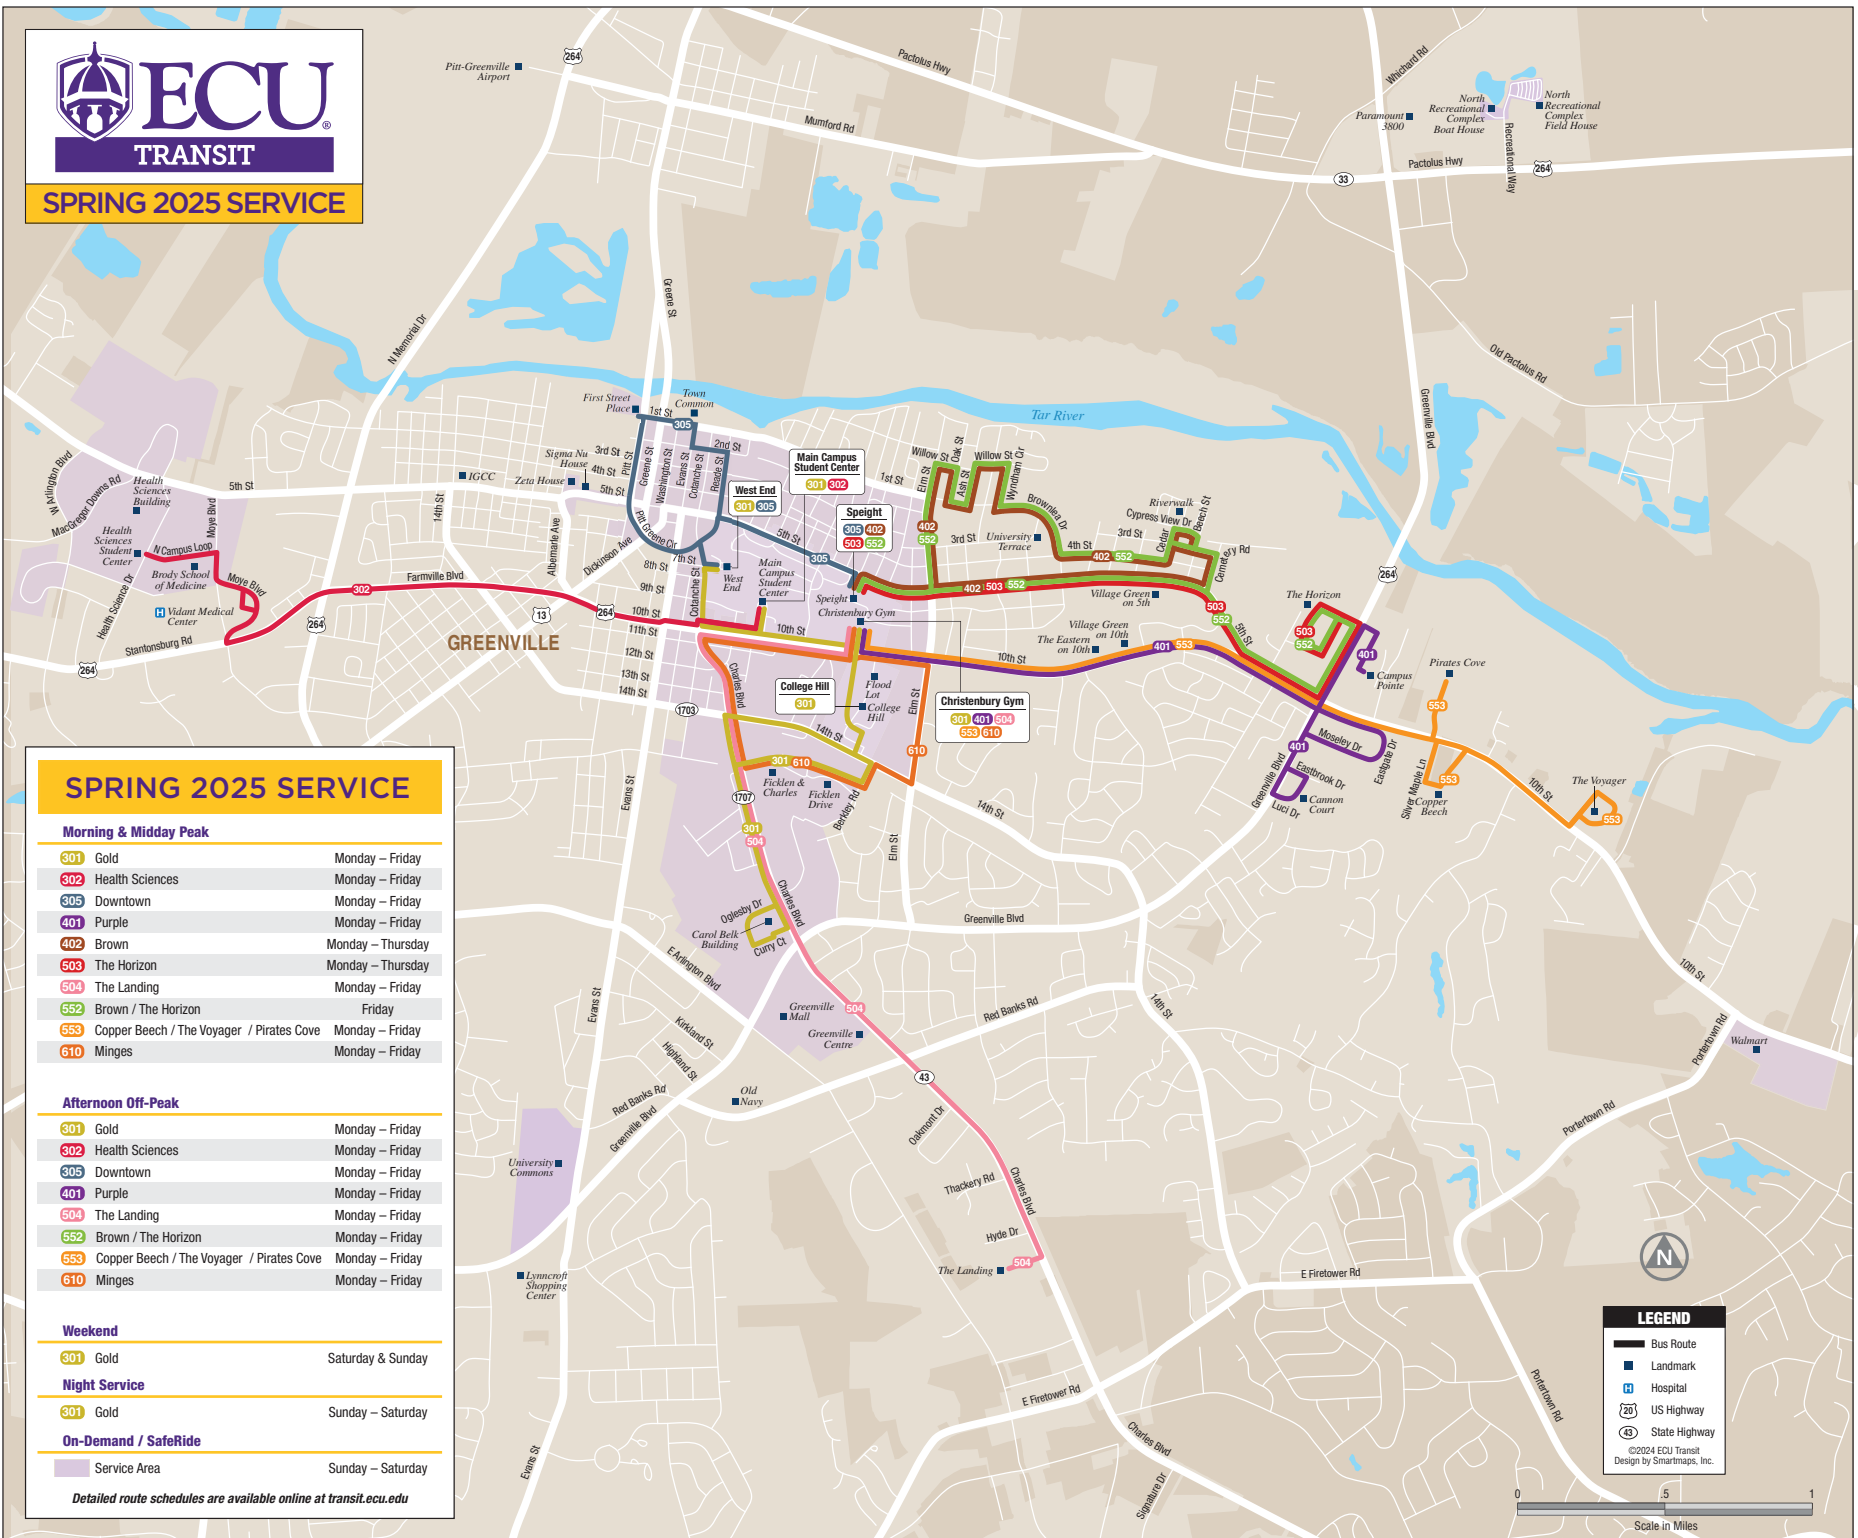

SPRING 2025 SERVICE

SPRING 2025 SERVICE

Morning & Midday Peak

301	Gold	Monday – Friday
302	Health Sciences	Monday – Friday
305	Downtown	Monday – Friday
401	Purple	Monday – Friday
402	Brown	Monday – Thursday
503	The Horizon	Monday – Thursday
504	The Landing	Monday – Friday
552	Brown / The Horizon	Friday
553	Copper Beech / The Voyager / Pirates Cove	Monday – Friday
610	Minges	Monday – Friday

Afternoon Off-Peak

301	Gold	Monday – Friday
302	Health Sciences	Monday – Friday
305	Downtown	Monday – Friday
401	Purple	Monday – Friday
504	The Landing	Monday – Friday
552	Brown / The Horizon	Monday – Friday
553	Copper Beech / The Voyager / Pirates Cove	Monday – Friday
610	Minges	Monday – Friday

Weekend

301	Gold	Saturday & Sunday

Night Service

301	Gold	Sunday – Saturday

On-Demand / SafeRide

Service Area	Sunday – Saturday

LEGEND

- Bus Route
- Landmark
- Hospital
- US Highway
- State Highway