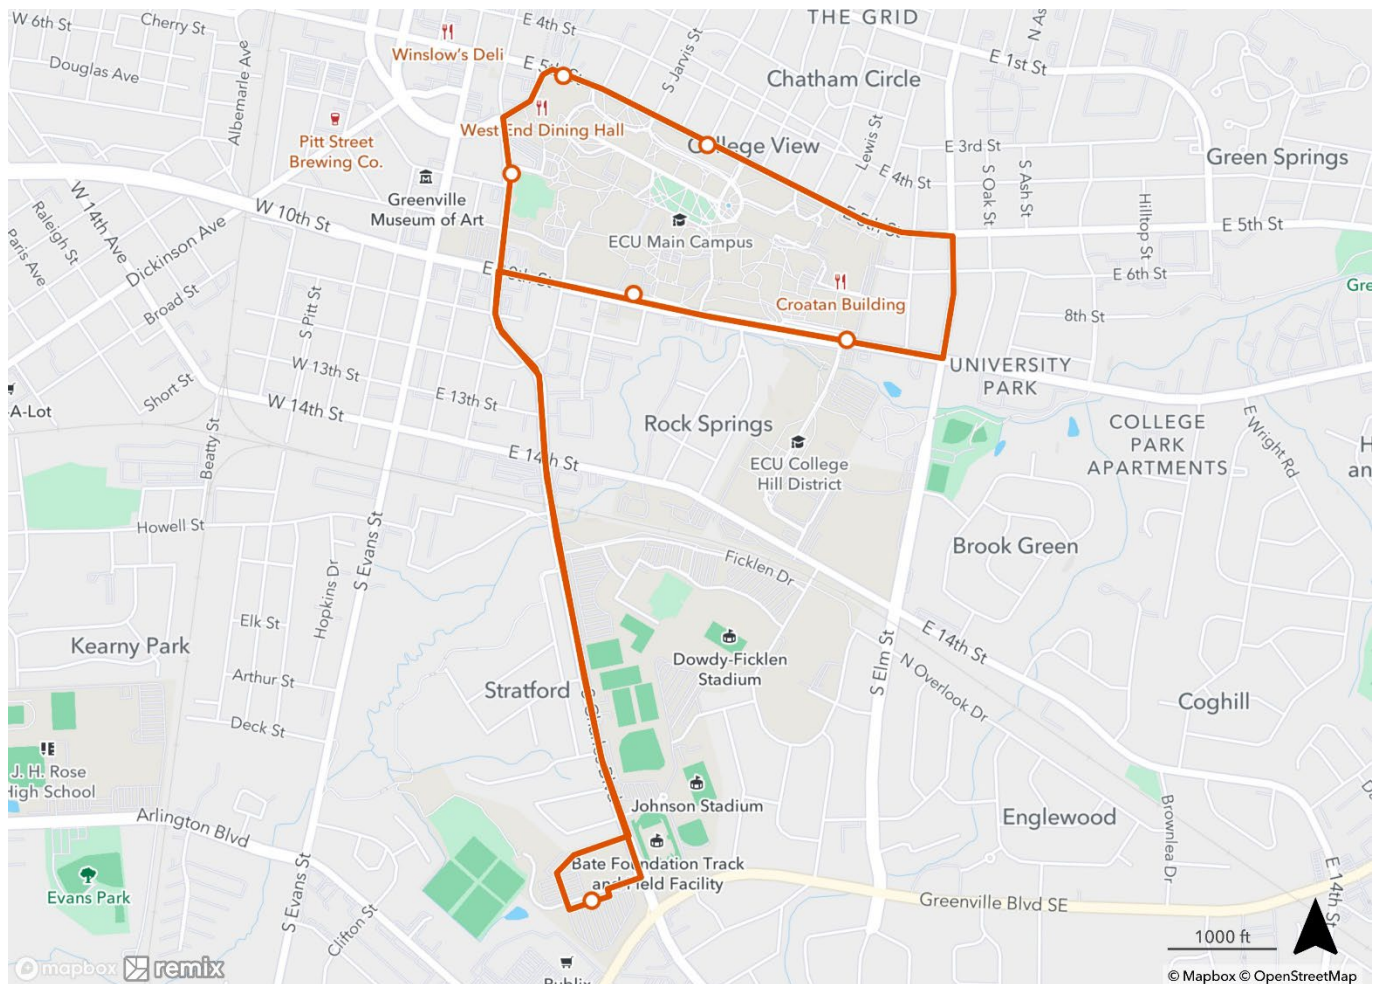

Map of Move-In Shuttle Bus Route:

Rider Tips:

- » Transit Shuttles are free to ride!
- » When boarding, stand back from the curb and wait for the bus to come to a complete stop before entering. Always take a seat when possible and ensure you remain behind the yellow line.
- » Enter through the front door and exit through the rear.
- » Buses will only stop at designated stops.
- » To exit the bus, pull or press the stop request cord prior to your stop. This lets the driver know you would like to get off and they will stop the bus at the next scheduled stop.

Track your bus with ECU BusTime!

- » You can track your bus in real time by visiting <https://bustime.ecu.edu/> or by scanning the QR code: